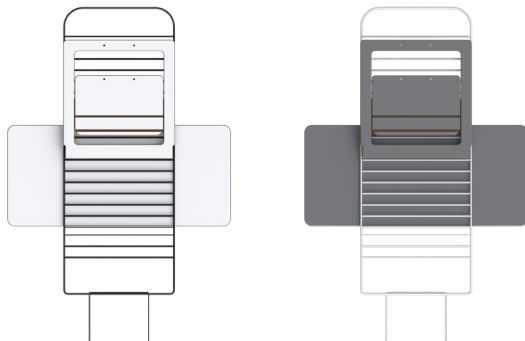

Benefits of Standfriend

We all feel better from a varied working position. *Standfriend* is an excellent solution to vary your working position easily.

Intelligent design means that you can easily find the right working height for you. The generous keyboard platform provides space for your mobile phone, notes or water glass.

Designed to be easy to handle. You take out and remove your *Standfriend* in a few steps – and it looks good on the wall when you are not using it.

Standfriend is designed and manufactured in Sweden – which reduces transportation needs and provides transparency of the entire production cycle.

The desk is reversible; choose between a smooth *White* surface or an elegant *Graphite Grey*. Choose between black or light gray metal stand.

Standfriend is easy to store, and the folded, flat design does not take up much space. Hang it on the wall or put it away when you don't need it.

Facts

Standfriend

Width: 600 mm
Depth: 495 mm
Height: 680 mm
Weight: 6.5 kg
Working height: 150-190 cm
Max. screen size: 17"
Max. load: 10 kg

Two colours in one: Reversible desk, White or Graphite Grey

Model TB501: Black metal stand