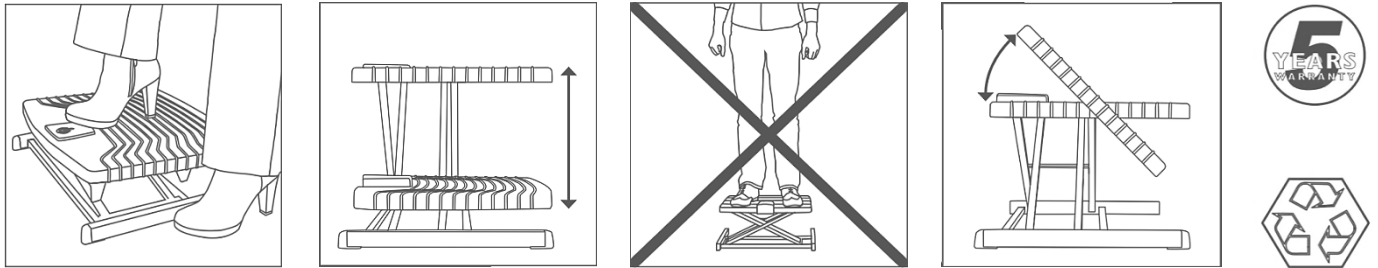

PRO 959®

- A **highly user-friendly** single foot-operated adjustment mechanism that requires only a slight tap of the orange button. Press it down, let the board come up whilst keeping your foot or feet on top of the board. To lower the board, push the button and press the board down with your legs with very little force. Take your foot off the button to lock the height in position.
- **Easily adjustable** to the right height for you, between 9 and 37 cm
- **Optimum freedom of movement** thanks to the footboard's tilt angle to get the position that is most comfortable for you
- **Non-slip feet**, suitable for every type of floor
- **Large non-slip footboard**, 49 x 40 cm (W x D), for optimum comfort (as per **DIN 4556**)
- Can carry a weight of up to 100 kg
- Quality that translates into a **5-year guarantee**
- **99% recyclable** thanks to Score's careful selection of materials