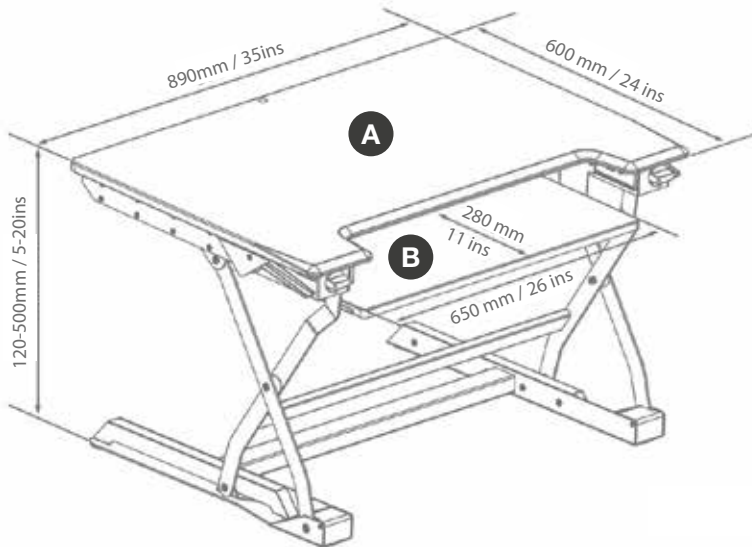

Technical Data

Colours available	2 colours	Black/White
Product dimensions (flat) WxDxH	890 x 600 x 120 mm	35 x 24 x 4 ins
Lift range (top surface)	120-500 mm	5-20 ins
Height adjustment levels		30
Minimum desktop/table surface required (WxD)	900 x 610 mm	36 x 24 ins
Keyboard tray range	100 mm	4 ins
Net weight	25 kg	55 lbs
Max top surface weight capacity A	16 kgs	35 lbs
Max keyboard surface weight capacity B	2kg	5lbs
Maximum weight capacity A + B	18 kg	40 lbs

Once in place, carefully remove the retaining strap.

⚠ CAUTION

Do not exceed the maximum weight capacity (18kg /40lbs).

Operation

1

Height Adjustment

Grip the adjusting handles on each side of the DeskRite 100 and the workstation top surface together and **slowly** lift to adjust the surface to your desired height.