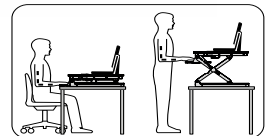

Technical Data

Colours available	2 colours	Black/White
Product dimensions (flat) WxDxH	890 x 600 x 120 mm	35 x 24 x 4 ins
Lift range (top surface)	120-500 mm	5-20 ins
Height adjustment levels		30
Minimum desktop/table surface required (WxD)	900 x 610 mm	36 x 24 ins
Keyboard tray range	100 mm	4 ins
Net weight	25 kg	55 lbs
Max top surface weight capacity A	16 kgs	35 lbs
Max keyboard surface weight capacity B	2kg	5lbs
Maximum weight capacity A + B	18 kg	40 lbs