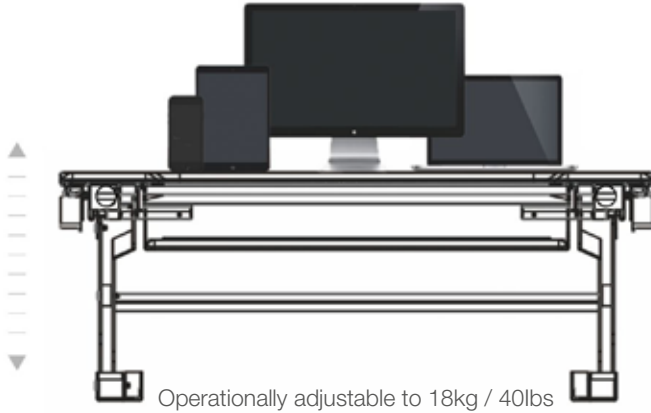

2

Devices

Carefully place your devices on top of the DeskRite 100 workstation platform. Make sure the devices **do not** overhang the back of the platform surface. **Do not** exceed the maximum weight limit of 18kg/40lbs.