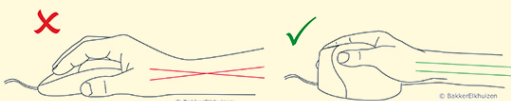

# Evluent3 Right

A vertical mouse

 BAKKER ELKHUIZEN

Work Smart - Feel Good

Work relaxed and comfortably with an ergonomic mouse

We aren't always aware of it, but the mouse is the most-used computer accessory. This is why it's important to use the right mouse.

This vertical mouse makes you hold it in a handshake position. This is a natural posture and prevents unnatural wrist bending while providing relief to the forearms.

The handshake position of vertical mice keeps the wrist from bending as much to the side while the forearm also turns inward to a lesser degree (Schmid, et al., 2015). This means that muscle activity in the forearm is less than it would be when using a conventional mouse (Quemelo & Vieira, 2013).

[Read more online](#)

**Ergonomic:** you adopt a natural posture, providing relief to the wrist and forearm.

**Motion:** the Evluent 3 allows precise screen navigation.

**Ease:** you will quickly get used to this mouse while experiencing its great features.

**Grip:** the grip of the mouse ensures that it lies in your hand comfortably and stably.

**Speed:** It is easy and simple to adjust the cursor speed to your preferences.

**Connection:** USB (Cable length:200 cm).