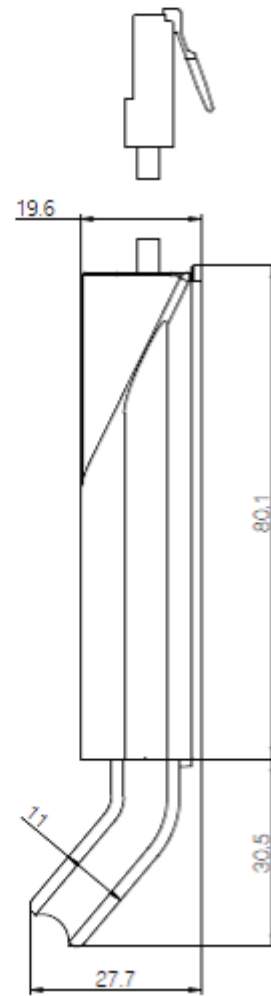

## DPG1C

Ordering example:

<b>DPG</b>	<b>1</b>	<b>C</b>	<b>0</b>	<b>2</b>	<b>-</b>	<b>0</b>	<b>0</b>	<b>0</b>	<b>0</b>	<b>0</b>	<b>6</b>		
												<b>Cable:</b>	6 = 1700 mm (+/- 70 mm) straight cable with modular jack
												<b>Standard:</b>	0 = cm 1 = inch
												<b>Housing colour:</b>	0 = Black (RAL 9005)
												<b>Standard:</b>	0 = Standard
												<b>Standard:</b>	0 = Standard
												<b>Mounting:</b>	0 = Screw
												<b>Display colour:</b>	2 = White display
												<b>Option:</b>	0 = Limited version * 3 = Full version **
												<b>Variant:</b>	C = Up and down, display, memory, Bluetooth® and sit/stand reminder
												<b>Channels:</b>	1 = One reference
												<b>Type:</b>	DPG