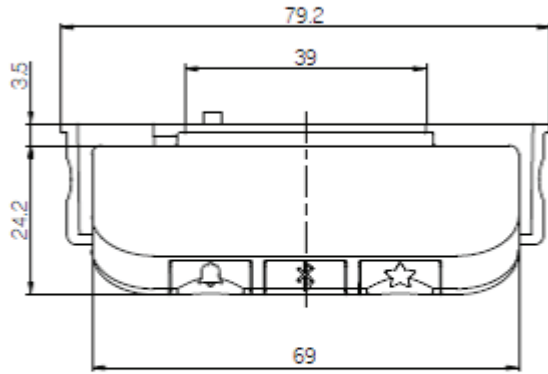

## DPG1C

Ordering example:

<b>DPG</b>	<b>1</b>	<b>C</b>	<b>0</b>	<b>2</b>	<b>-</b>	<b>0</b>	<b>0</b>	<b>0</b>	<b>0</b>	<b>0</b>	<b>6</b>		
												<b>Cable:</b>	6 = 1700 mm (+/- 70 mm) straight cable with modular jack
												<b>Standard:</b>	0 = cm 1 = inch
												<b>Housing colour:</b>	0 = Black (RAL 9005)
												<b>Standard:</b>	0 = Standard
												<b>Standard:</b>	0 = Standard
												<b>Mounting:</b>	0 = Screw
												<b>Display colour:</b>	2 = White display
												<b>Option:</b>	0 = Limited version * 3 = Full version **
												<b>Variant:</b>	C = Up and down, display, memory, Bluetooth® and sit/stand reminder
												<b>Channels:</b>	1 = One reference
												<b>Type:</b>	DPG