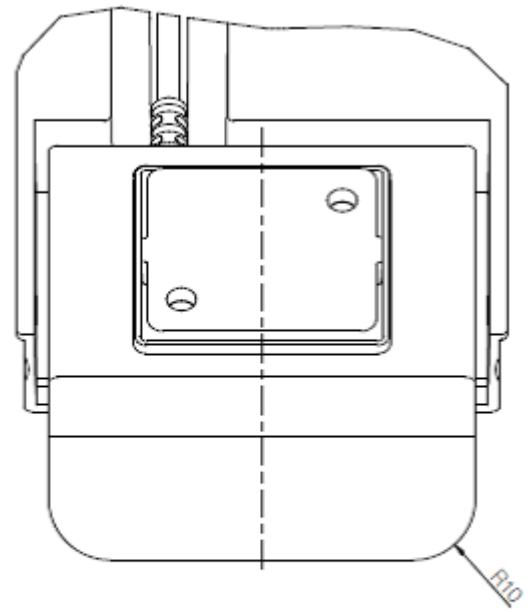

Dimensions