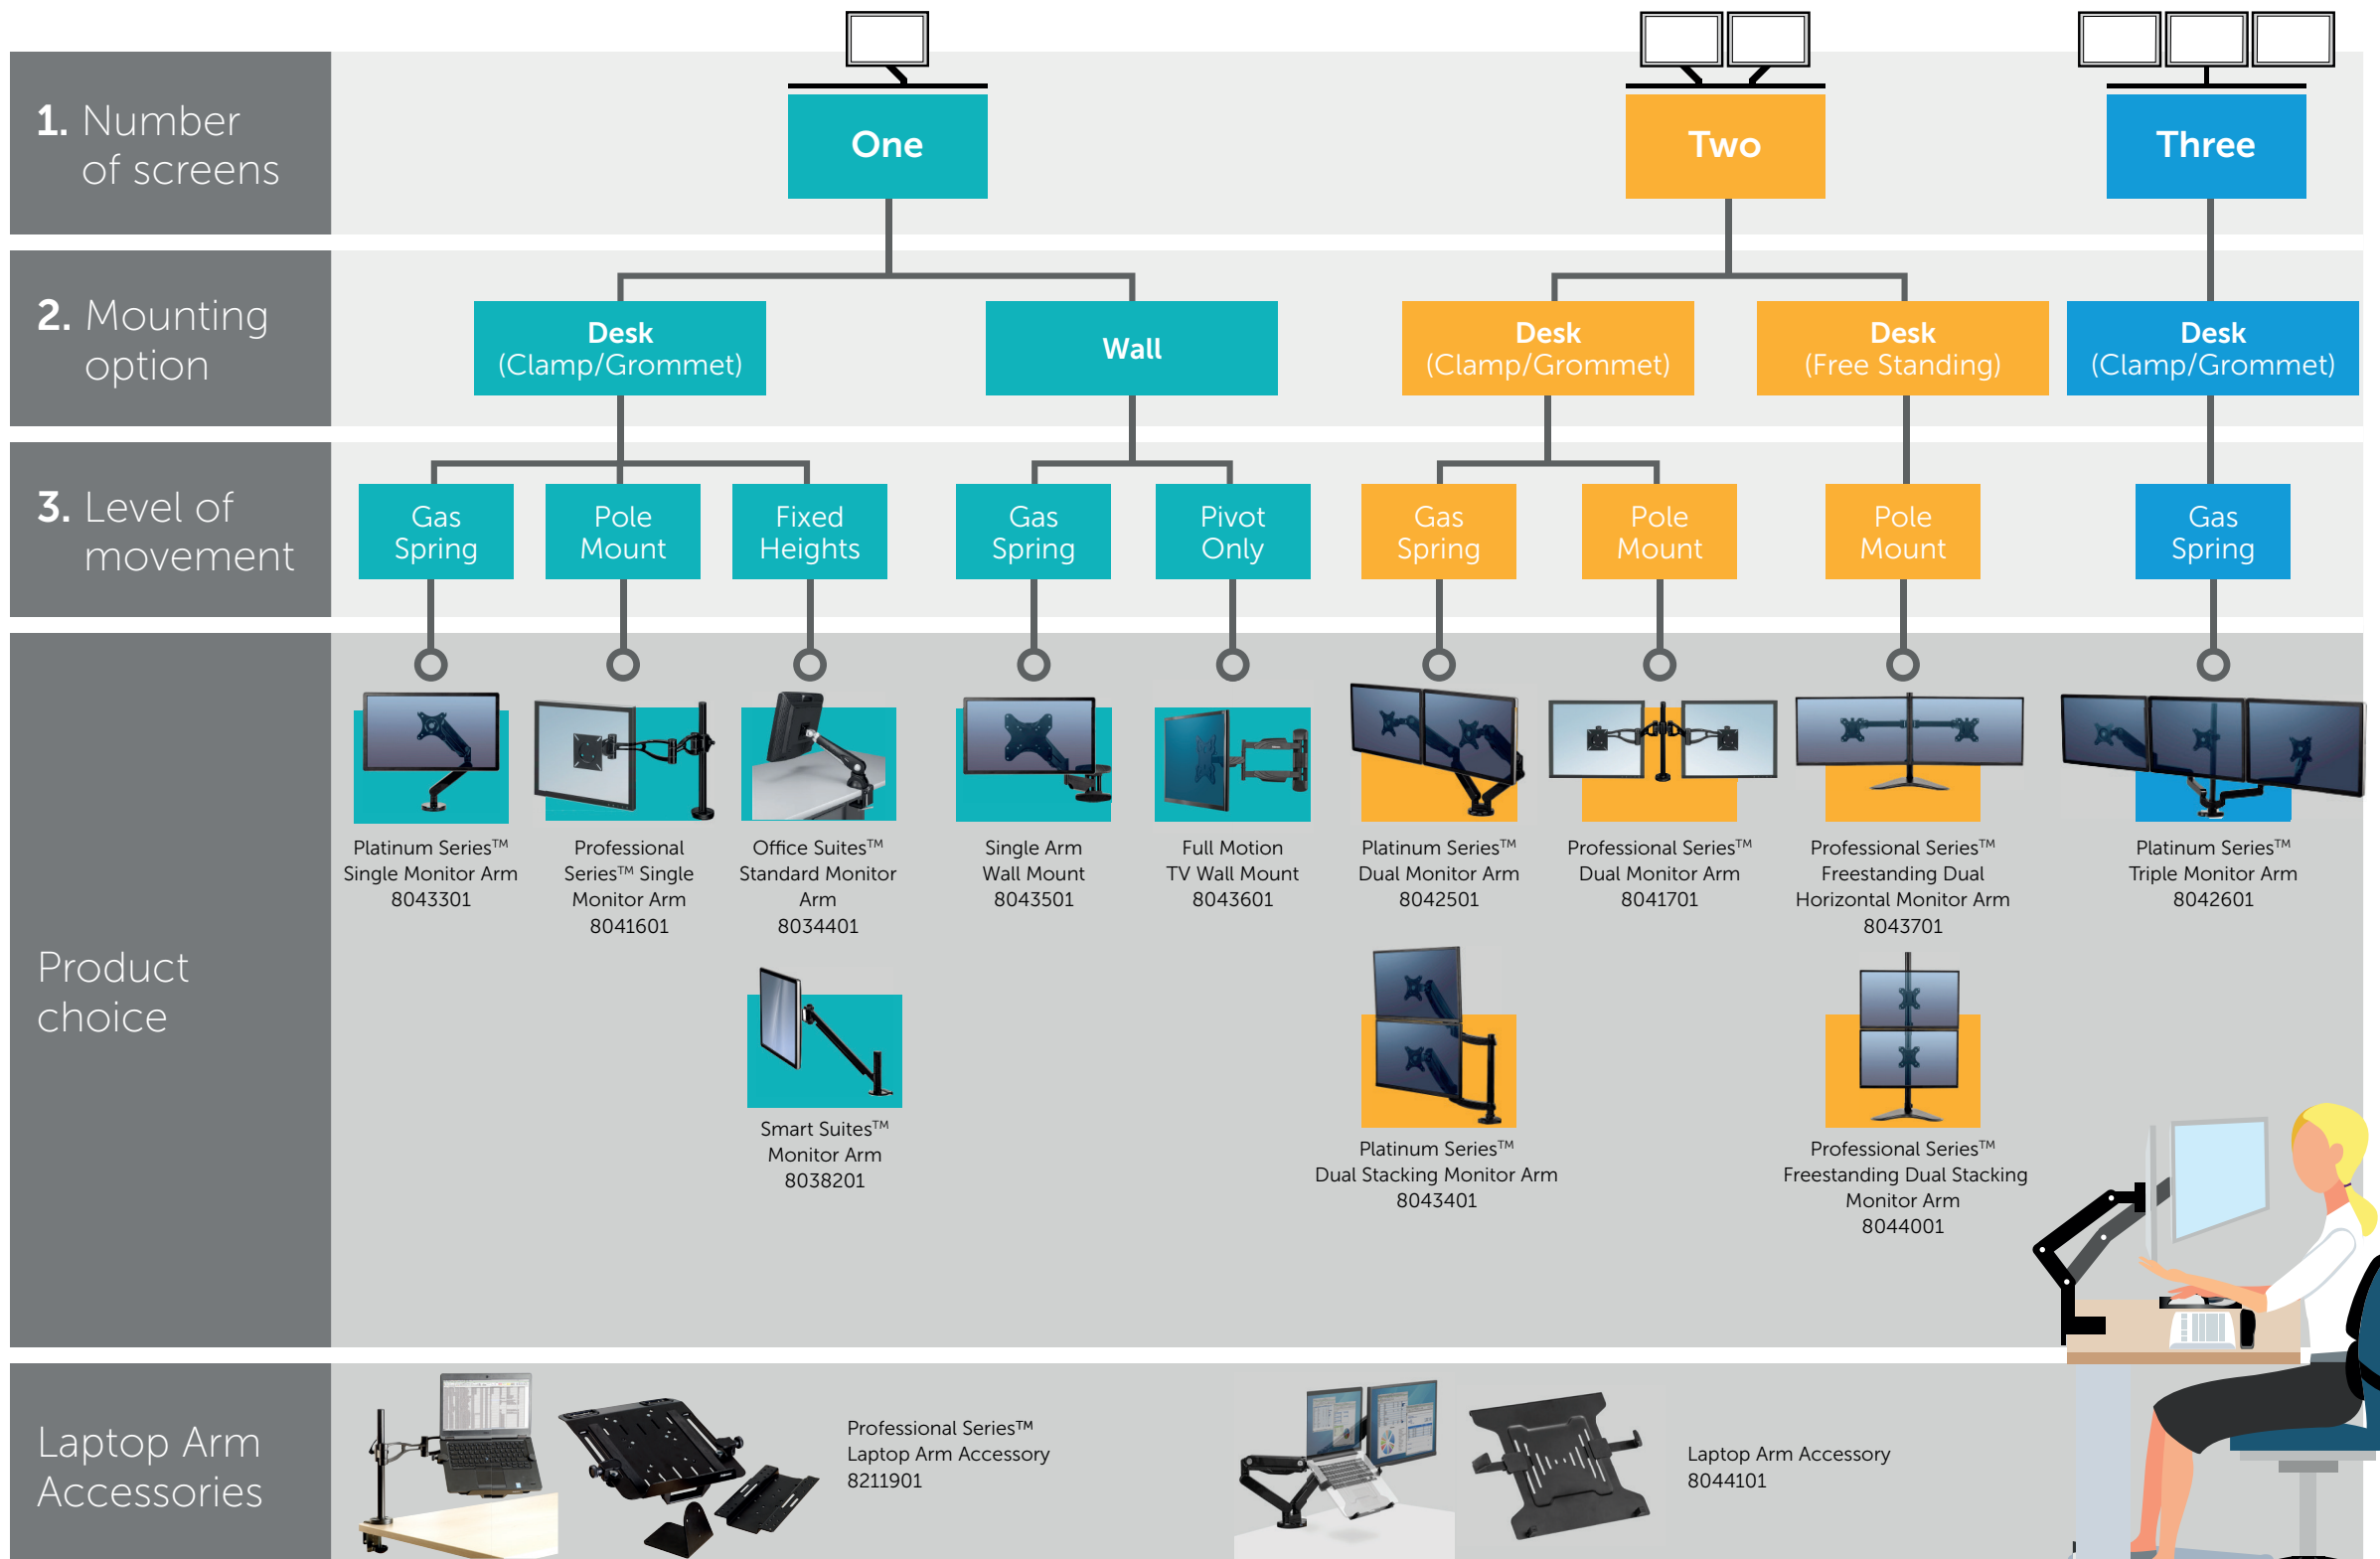

How to choose?

A Quick Guide to Choosing the Right Monitor Arm Solution There are 3 key points to consider:

Laptop Arm Accessories

Professional Series™ Laptop Arm Accessory 8211901

Laptop Arm Accessory 8044101