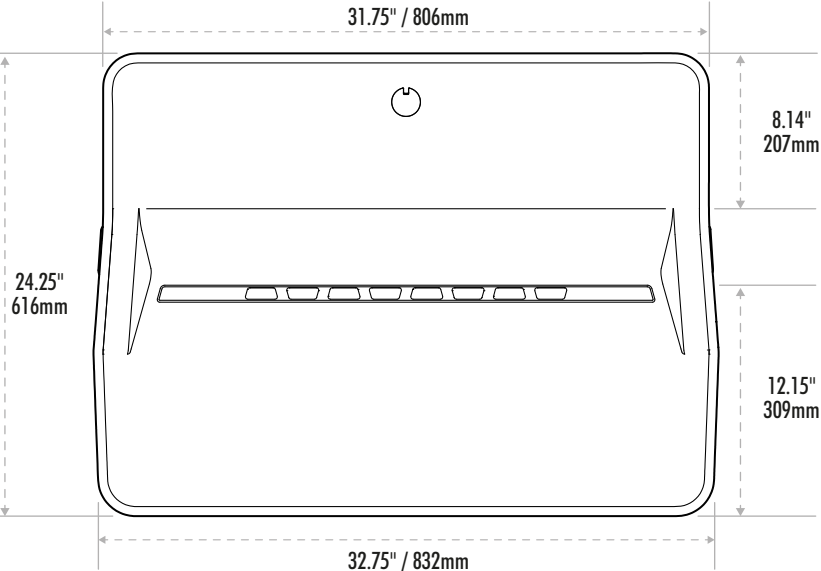

Lotus™ Sit-Stand Workstation

Dimensions

Weight Capacity

Monitor weight
30lbs / 13.6kg max

Keyboard platform
5lbs / 2.2kg max weight

Base Footprint

Highest Position

Lowest Position