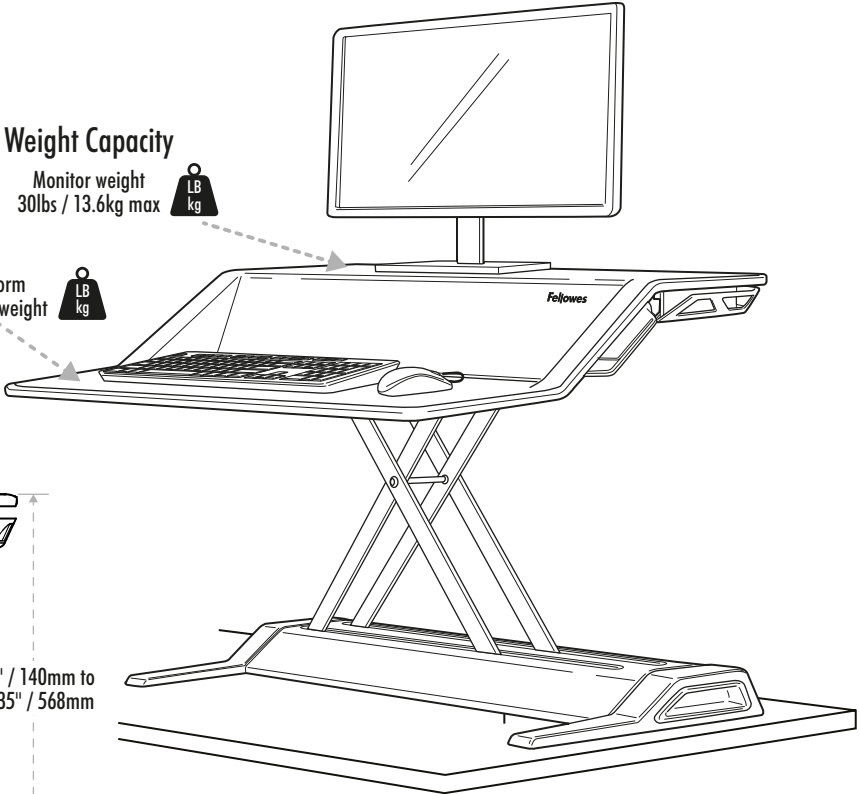

Lotus™ Sit-Stand Workstation

Dimensions

Weight Capacity

Monitor weight
30lbs / 13.6kg max

Keyboard platform
5lbs / 2.2kg max weight

Base Footprint

Highest Position

Lowest Position