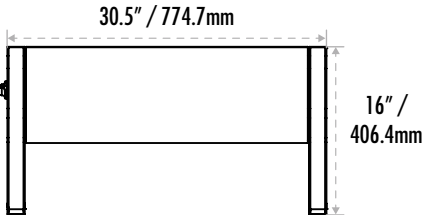

Lotus™ Sit-Stand Workstation

Dimensions

Weight Capacity

Monitor weight
30lbs / 13.6kg max

Keyboard platform
5lbs / 2.2kg max weight

Base Footprint

Highest Position

Lowest Position