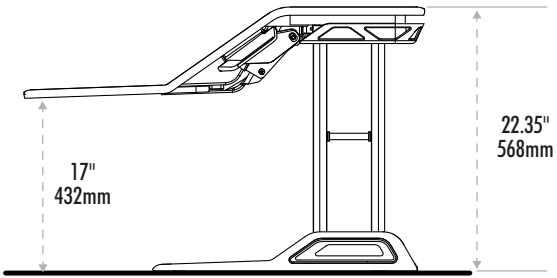

Lotus™ Sit-Stand Workstation

Dimensions

Weight Capacity

Monitor weight
30lbs / 13.6kg max

Keyboard platform
5lbs / 2.2kg max weight

Base Footprint

Highest Position

Lowest Position