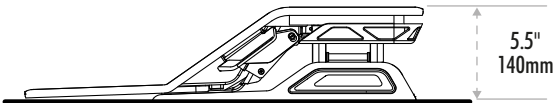

Lotus™ Sit-Stand Workstation

Dimensions

Weight Capacity

Monitor weight
30lbs / 13.6kg max

Keyboard platform
5lbs / 2.2kg max weight

Base Footprint

Highest Position

Lowest Position