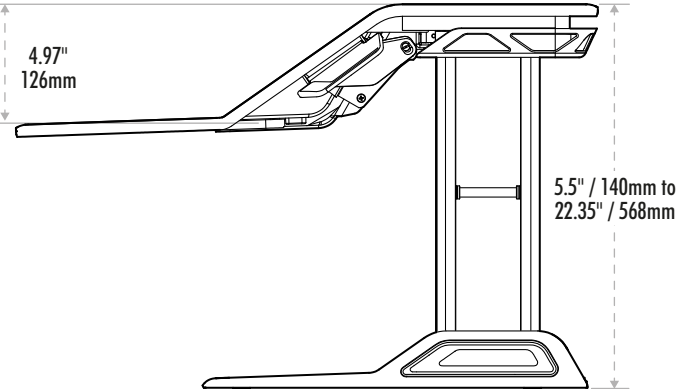

Lotus™ Sit-Stand Workstation

Dimensions

Weight Capacity

Monitor weight
30lbs / 13.6kg max

Keyboard platform
5lbs / 2.2kg max weight

Base Footprint

Highest Position

Lowest Position