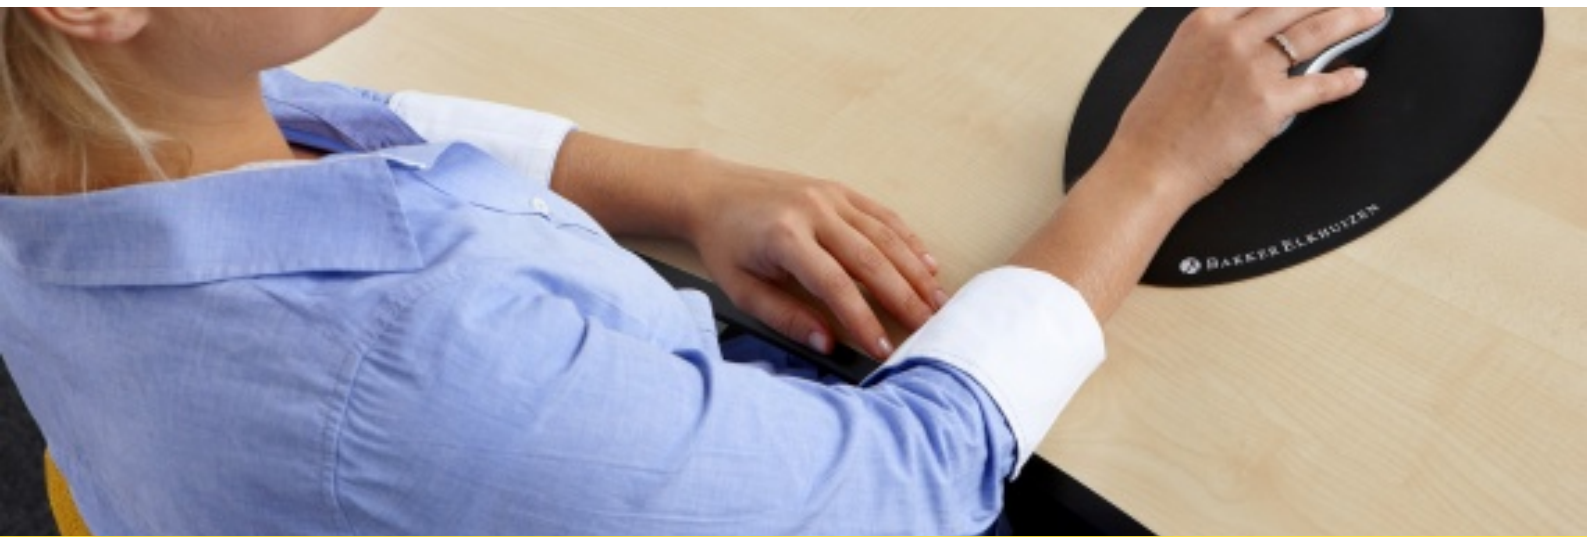

# The Egg Ergo Mouse Pad

BAKKER ELKHUIZEN

Work Smart - Feel Good

Ergonomic mousepad

## Never have a cold mouse hand again!

The Egg Ergo Mouse Pad is an ergonomic mouse pad with a unique egg-shaped design. This design is actually the natural mouse pattern of a computer user.

The mouse stays in place thanks to the rubber bottom of the mousepad. You can move the mouse fast and smoothly, and stay productive.

[Read more online](#)

**Unique design:** the Egg- form follows the natural mousing patern.

**Hygienic:** antibacterial surface.

**Comfortable:** thermal-insulating top surface keeps your hand warm, prevents complaints.