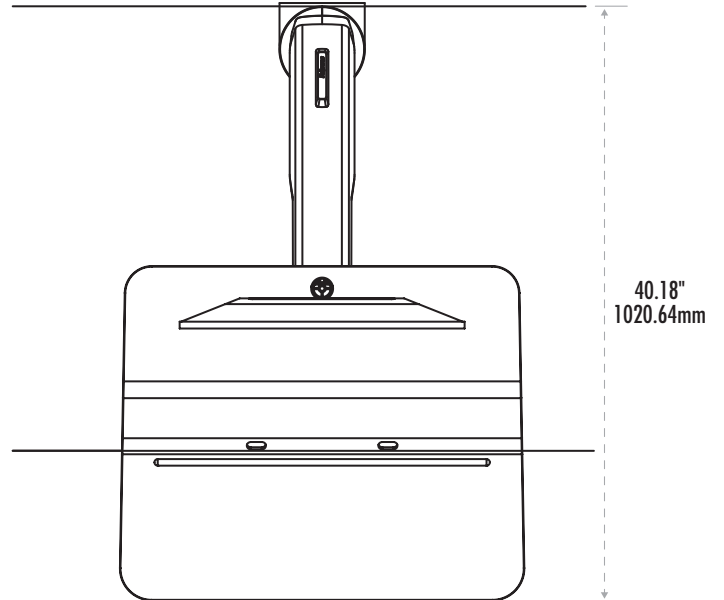

Lotus™ RT Sit-Stand Workstation

Single: Dimensions

Platform Weight Capacity

Top platform
30lbs / 13.61kg max weight

Keyboard platform
5lbs / 2.27kg max weight

Lotus™ RT Sit-Stand Workstation

Single: Dimensions

Minimum Reach

Maximum Reach

Desk Clamp Option A

Desk thickness of .75" to 1.62" / 19mm to 41.27mm

Desk Clamp Option B

Desk thickness of 1.63" to 3" / 41.28mm to 76mm

Lotus™ RT Sit-Stand Workstation

Single: Dimensions