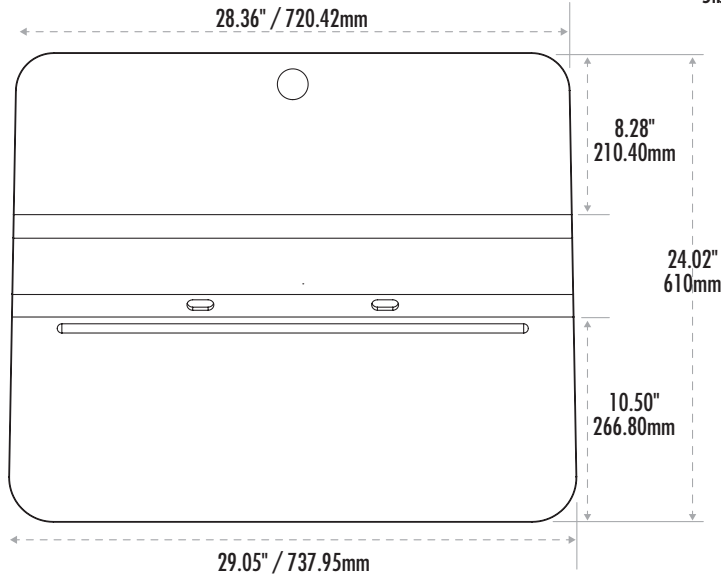

Lotus™ RT Sit-Stand Workstation

Single: Dimensions

Platform Weight Capacity

Top platform
30lbs / 13.61kg max weight

Keyboard platform
5lbs / 2.27kg max weight

Lotus™ RT Sit-Stand Workstation

Single: Dimensions

Minimum Reach

Maximum Reach

Desk Clamp Option A

Desk thickness of .75" to 1.62" / 19mm to 41.27mm

Desk Clamp Option B

Desk thickness of 1.63" to 3" / 41.28mm to 76mm

Lotus™ RT Sit-Stand Workstation

Single: Dimensions