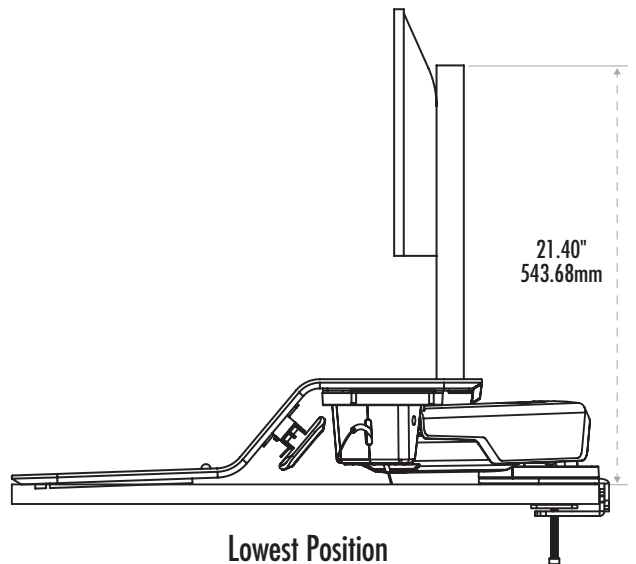

Lotus™ RT Sit-Stand Workstation

Single: Dimensions

Platform Weight Capacity

Top platform
30lbs / 13.61kg max weight

Keyboard platform
5lbs / 2.27kg max weight

Lotus™ RT Sit-Stand Workstation

Single: Dimensions

Minimum Reach

Maximum Reach

Desk Clamp Option A

Desk thickness of .75" to 1.62" / 19mm to 41.27mm

Desk Clamp Option B

Desk thickness of 1.63" to 3" / 41.28mm to 76mm

Lotus™ RT Sit-Stand Workstation

Single: Dimensions