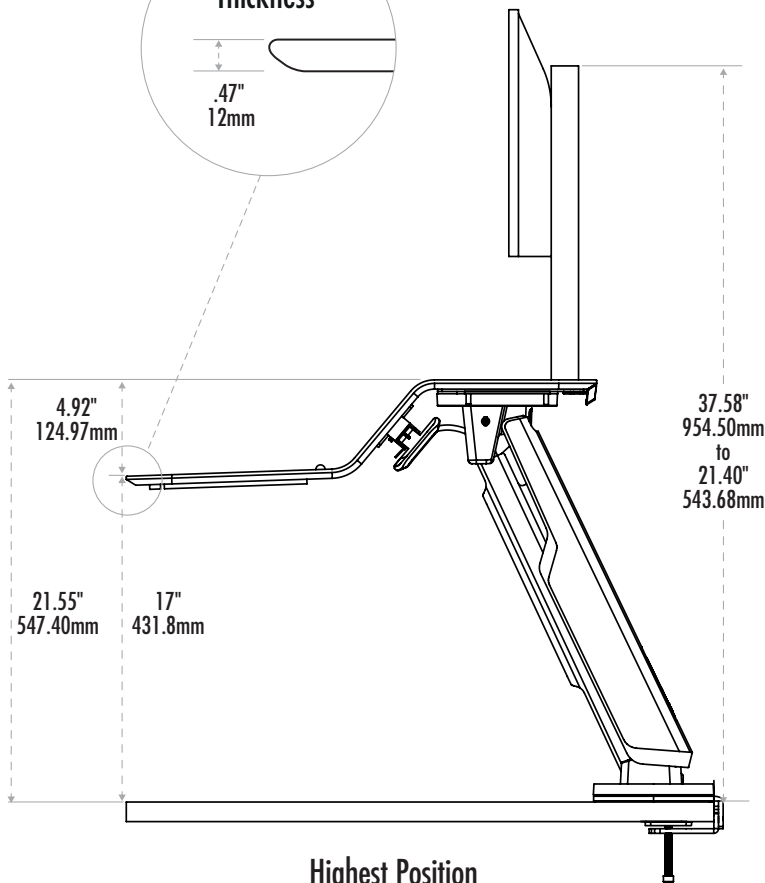

Lotus™ RT Sit-Stand Workstation

Single: Dimensions

Platform Weight Capacity

Top platform
30lbs / 13.61kg max weight

Keyboard platform
5lbs / 2.27kg max weight

Lotus™ RT Sit-Stand Workstation

Single: Dimensions

Minimum Reach

Maximum Reach

Desk Clamp Option A

Desk thickness of .75" to 1.62" / 19mm to 41.27mm

Desk Clamp Option B

Desk thickness of 1.63" to 3" / 41.28mm to 76mm

Lotus™ RT Sit-Stand Workstation

Single: Dimensions