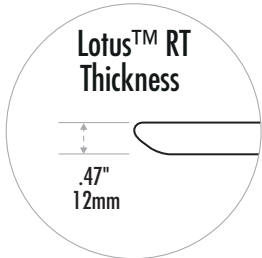

Lotus™ RT Sit-Stand Workstation

Single: Dimensions

Platform Weight Capacity

Top platform
30lbs / 13.61kg max weight

Keyboard platform
5lbs / 2.27kg max weight

Lotus™ RT Sit-Stand Workstation

Single: Dimensions

Minimum Reach

Maximum Reach

Desk Clamp Option A

Desk thickness of .75" to 1.62" / 19mm to 41.27mm

Desk Clamp Option B

Desk thickness of 1.63" to 3" / 41.28mm to 76mm

Lotus™ RT Sit-Stand Workstation

Single: Dimensions