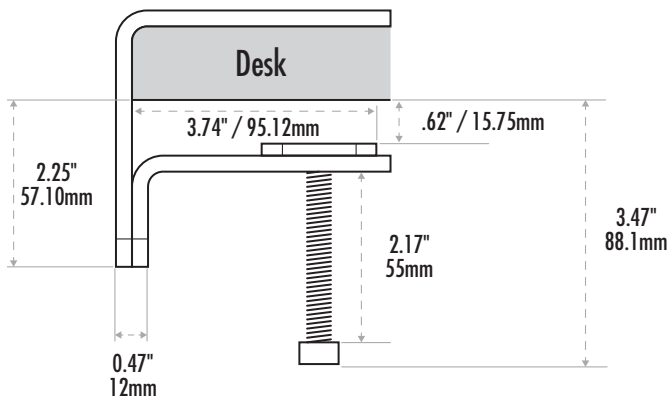

Lotus™ RT Sit-Stand Workstation

Single: Dimensions

Platform Weight Capacity

Top platform
30lbs / 13.61kg max weight

Keyboard platform
5lbs / 2.27kg max weight

Lotus™ RT Sit-Stand Workstation

Single: Dimensions

Minimum Reach

Maximum Reach

Desk Clamp Option A

Desk thickness of .75" to 1.62" / 19mm to 41.27mm

Desk Clamp Option B

Desk thickness of 1.63" to 3" / 41.28mm to 76mm

Lotus™ RT Sit-Stand Workstation

Single: Dimensions