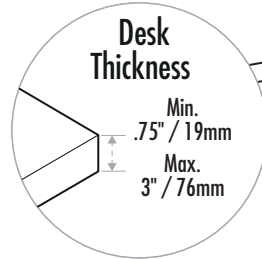

Lotus™ RT Sit-Stand Workstation

Single: Dimensions

Platform Weight Capacity

Top platform
30lbs / 13.61kg max weight

Keyboard platform
5lbs / 2.27kg max weight

Lotus™ RT Sit-Stand Workstation

Single: Dimensions

Minimum Reach

Maximum Reach

Desk Clamp Option A

Desk thickness of .75" to 1.62" / 19mm to 41.27mm

Desk Clamp Option B

Desk thickness of 1.63" to 3" / 41.28mm to 76mm

Lotus™ RT Sit-Stand Workstation

Single: Dimensions