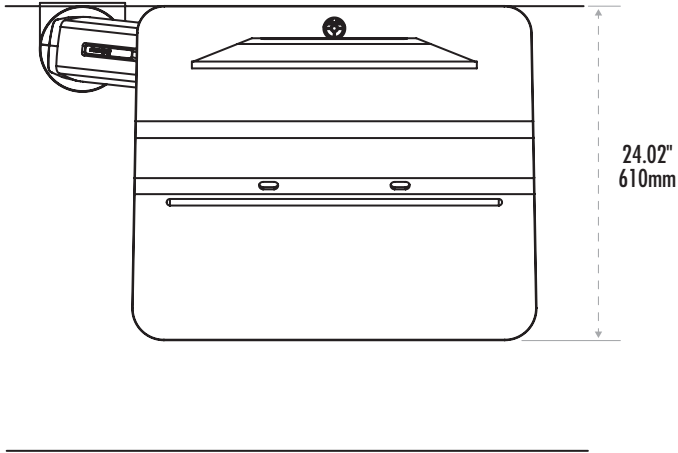

Lotus™ RT Sit-Stand Workstation

Single: Dimensions

Platform Weight Capacity

Top platform
30lbs / 13.61kg max weight

Keyboard platform
5lbs / 2.27kg max weight

Lotus™ RT Sit-Stand Workstation

Single: Dimensions

Minimum Reach

Maximum Reach

Desk Clamp Option A

Desk thickness of .75" to 1.62" / 19mm to 41.27mm

Desk Clamp Option B

Desk thickness of 1.63" to 3" / 41.28mm to 76mm

Lotus™ RT Sit-Stand Workstation

Single: Dimensions