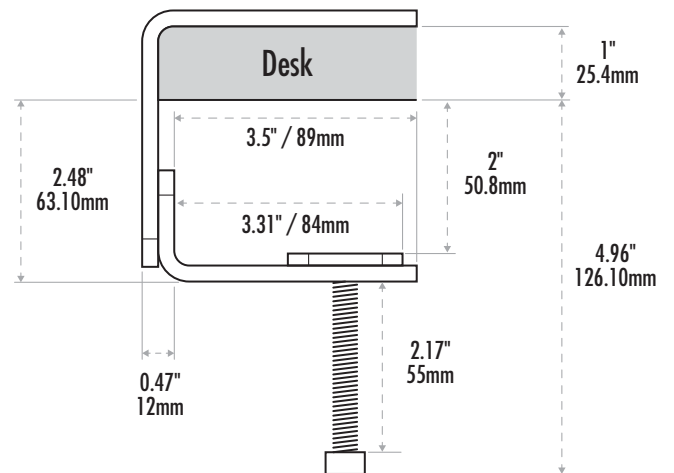

Lotus™ RT Sit-Stand Workstation

Single: Dimensions

Platform Weight Capacity

Top platform
30lbs / 13.61kg max weight

Keyboard platform
5lbs / 2.27kg max weight

Lotus™ RT Sit-Stand Workstation

Single: Dimensions

Minimum Reach

Maximum Reach

Desk Clamp Option A

Desk thickness of .75" to 1.62" / 19mm to 41.27mm

Desk Clamp Option B

Desk thickness of 1.63" to 3" / 41.28mm to 76mm

Lotus™ RT Sit-Stand Workstation

Single: Dimensions