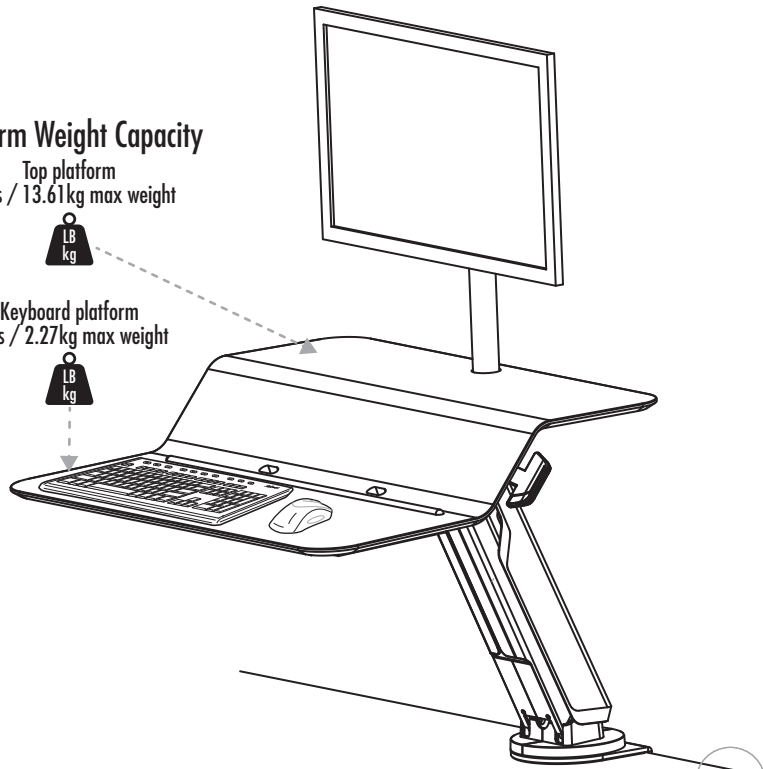

Lotus™ RT Sit-Stand Workstation

Single: Dimensions

Platform Weight Capacity

Top platform
30lbs / 13.61kg max weight

Keyboard platform
5lbs / 2.27kg max weight

Lotus™ RT Sit-Stand Workstation

Single: Dimensions

Minimum Reach

Maximum Reach

Desk Clamp Option A

Desk thickness of .75" to 1.62" / 19mm to 41.27mm

Desk Clamp Option B

Desk thickness of 1.63" to 3" / 41.28mm to 76mm

Lotus™ RT Sit-Stand Workstation

Single: Dimensions