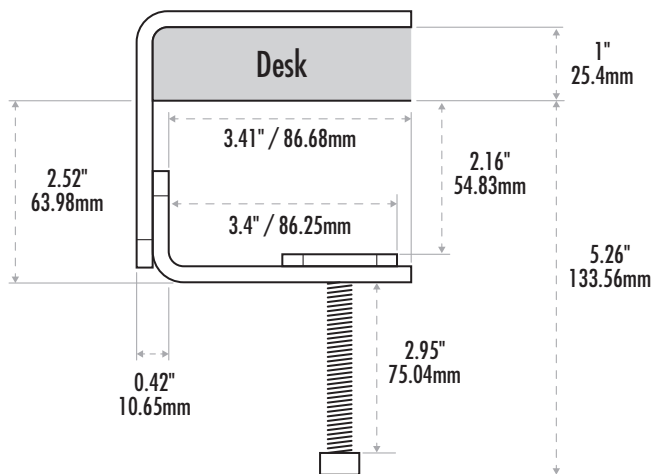

Lotus™ VE Sit-Stand Workstation

Dual Monitors: Dimensions

Lotus™ VE Sit-Stand Workstation

Dual Monitors: Dimensions

Desk Clamp

Monitor Rotation 360°

Monitor Tilting +15° / -15°