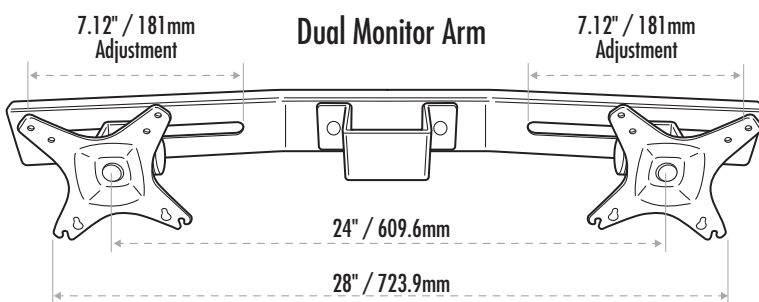

Lotus™ VE Sit-Stand Workstation

Dual Monitors: Dimensions

Lotus™ VE Sit-Stand Workstation

Dual Monitors: Dimensions

Desk Clamp

Monitor Rotation 360°

Monitor Tilting +15° / -15°