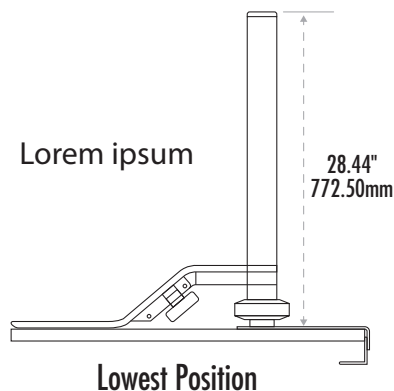

Lotus™ VE Sit-Stand Workstation

Dual Monitors: Dimensions

Lotus™ VE Sit-Stand Workstation

Dual Monitors: Dimensions

Desk Clamp

Monitor Rotation 360°

Monitor Tilting +15° / -15°