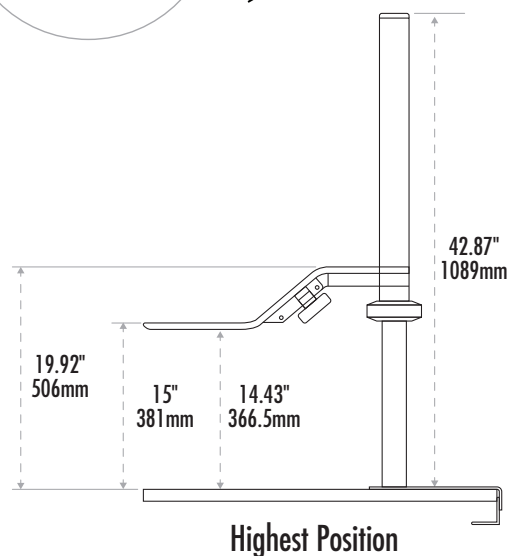

Lotus™ VE Sit-Stand Workstation

Dual Monitors: Dimensions

Lotus™ VE Sit-Stand Workstation

Dual Monitors: Dimensions

Desk Clamp

Monitor Rotation 360°

Monitor Tilting +15° / -15°