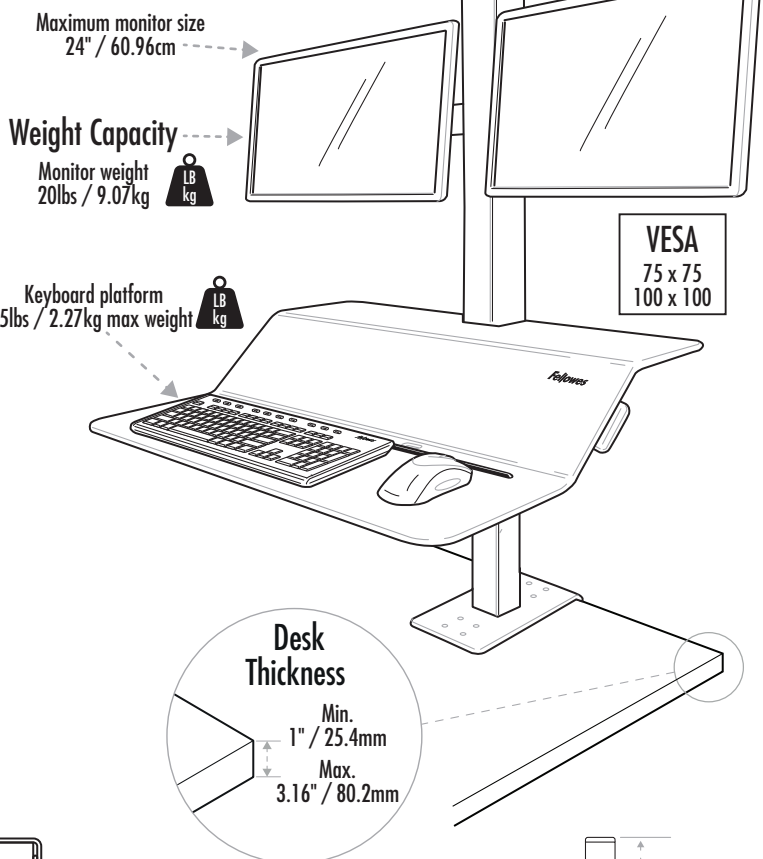

Lotus™ VE Sit-Stand Workstation

Dual Monitors: Dimensions

Lotus™ VE Sit-Stand Workstation

Dual Monitors: Dimensions

Desk Clamp

Monitor Rotation 360°

Monitor Tilting +15° / -15°