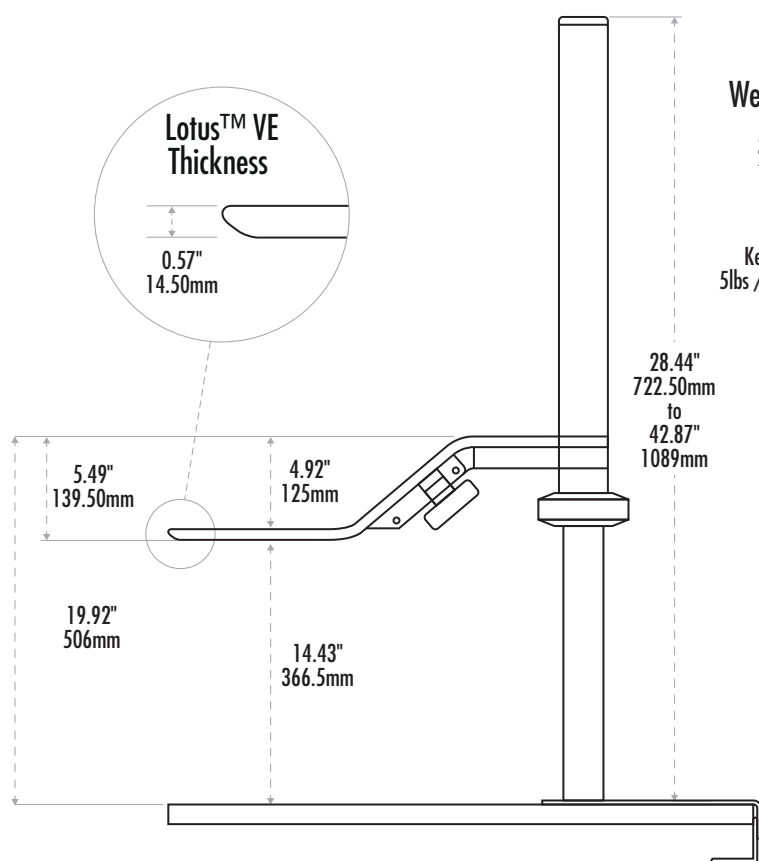

Lotus™ VE Sit-Stand Workstation

Dual Monitors: Dimensions

Lotus™ VE Sit-Stand Workstation

Dual Monitors: Dimensions

Desk Clamp

Monitor Rotation 360°

Monitor Tilting +15° / -15°