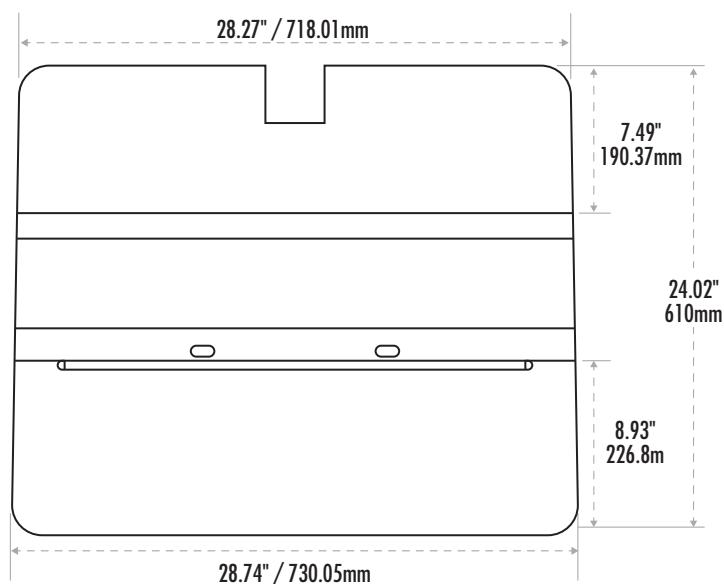

Lotus™ VE Sit-Stand Workstation

Dual Monitors: Dimensions

Lotus™ VE Sit-Stand Workstation

Dual Monitors: Dimensions

Desk Clamp

Monitor Rotation 360°

Monitor Tilting +15° / -15°