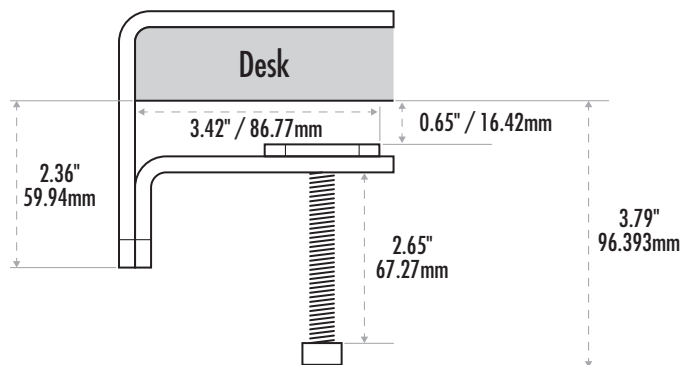

Lotus™ VE Sit-Stand Workstation

Dual Monitors: Dimensions

Lotus™ VE Sit-Stand Workstation

Dual Monitors: Dimensions

Desk Clamp

Monitor Rotation 360°

Monitor Tilting +15° / -15°