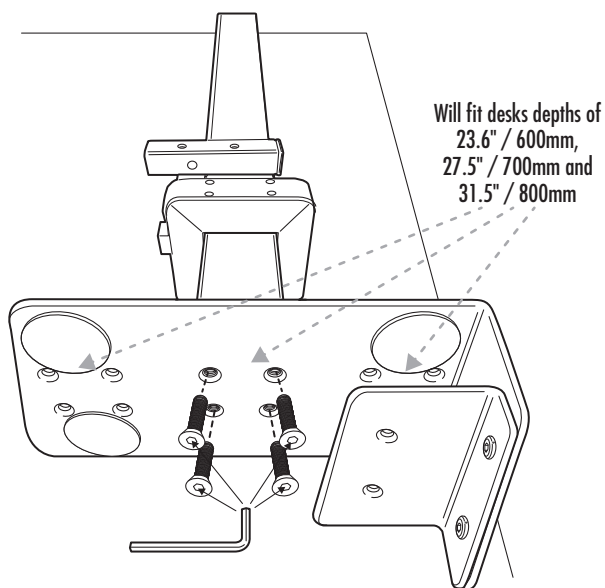

Lotus™ VE Sit-Stand Workstation

Dual Monitors: Dimensions

Lotus™ VE Sit-Stand Workstation

Dual Monitors: Dimensions

Desk Clamp

Monitor Rotation 360°

Monitor Tilting +15° / -15°