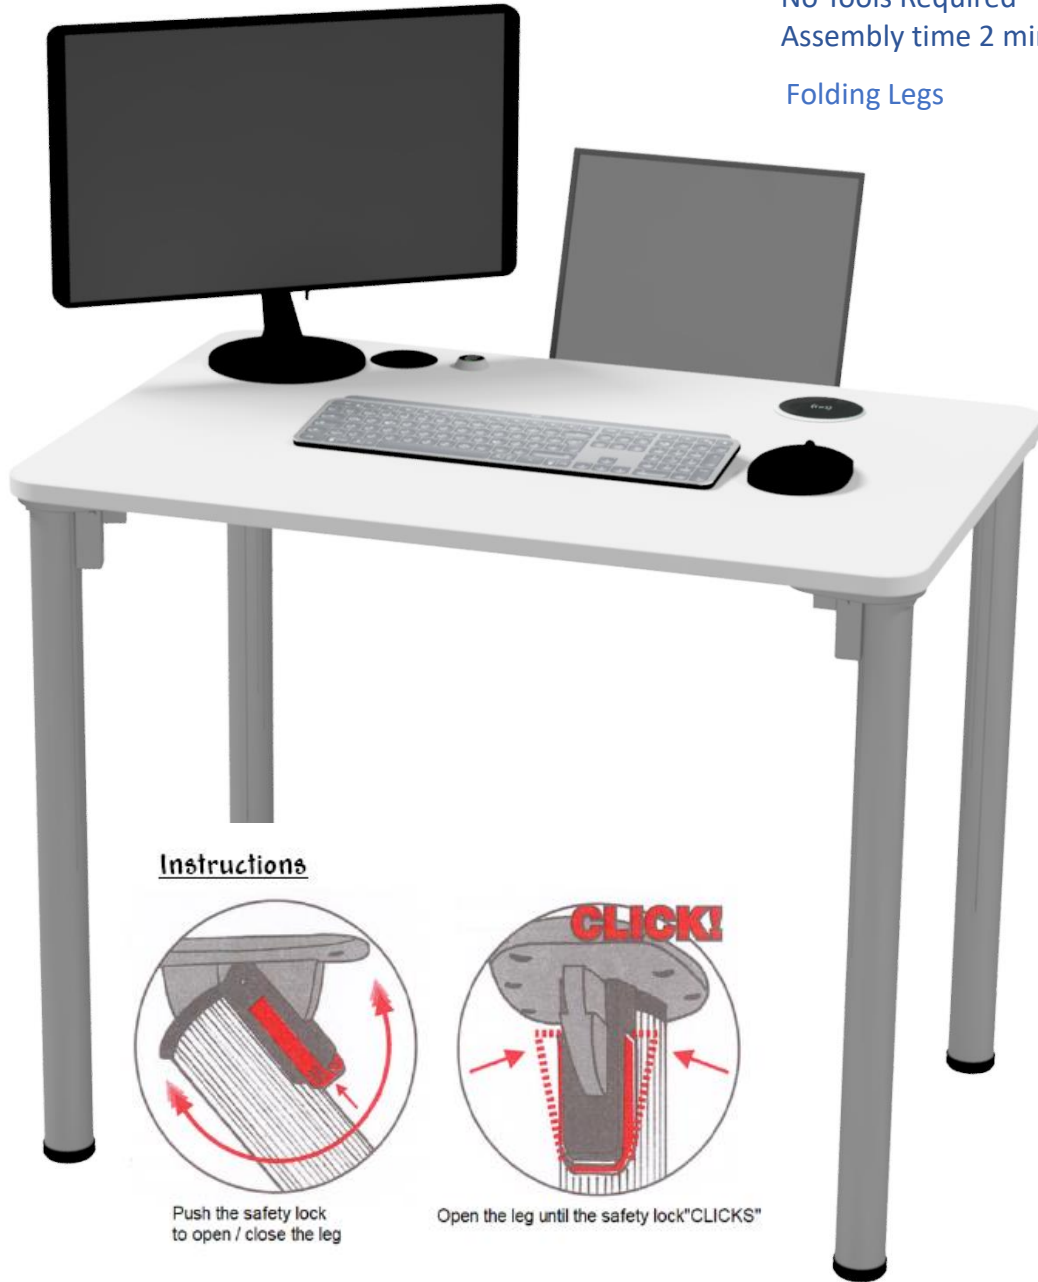

# WFH Desk 5

No Tools Required  
Assembly time 2 minutes

Folding Legs

## Instructions

Push the safety lock to open / close the leg

Open the leg until the safety lock "CLICKS"